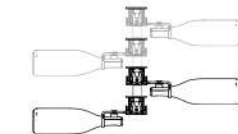

accessoires alternerend links én rechts