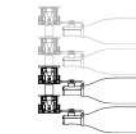

accessoires links

H 900-3000\* mm  
B 69 mm  
D (#Racks-1) x 135 mm

**SIRA-FROBA-R**  
Single Rack Right -  
Front To Back

accessoires rechts

H 900-3000\* mm  
B 69 mm  
D (#Racks-1) x 135 mm

**SIRA-FROBA-LR**  
Single Rack Left + Right -  
Front To Back